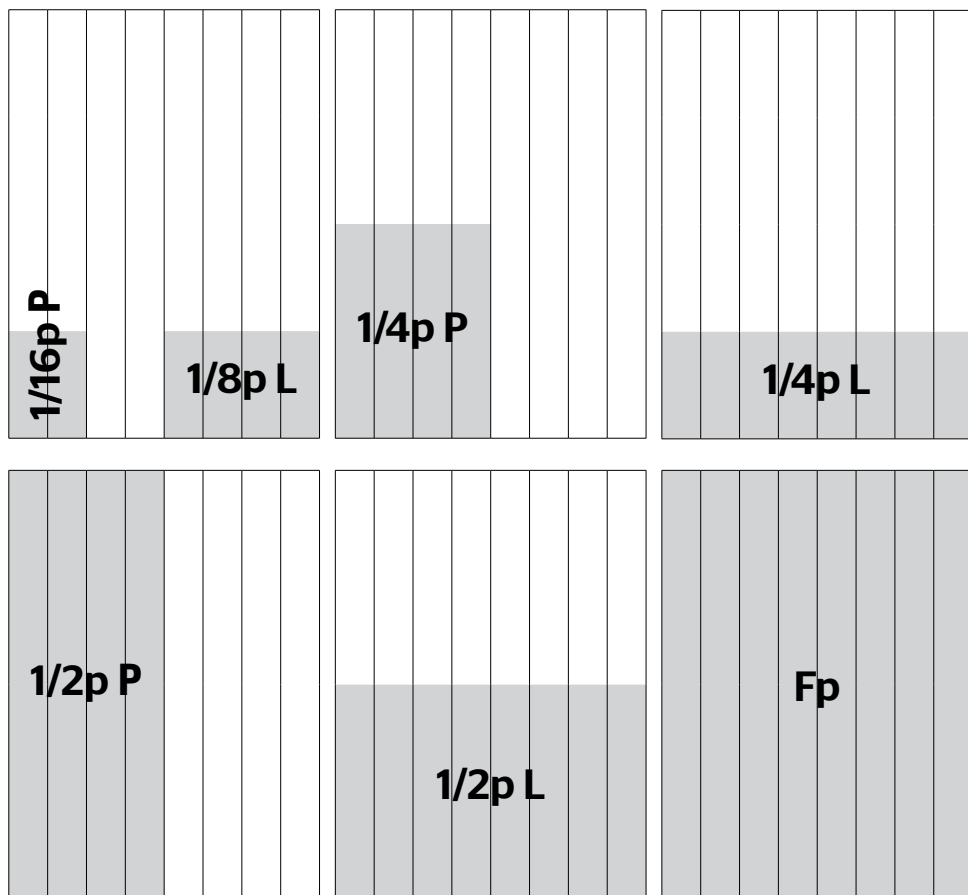

# ADVERTISING SPECS AND RATES

Size (mm)	Pricing
1/16 Page Portrait 61.75W x 87.375H	<b>\$144</b> (ex GST)
1/8w Page Landscape 127.5W x 87.375H	<b>\$350</b> (ex GST)
1/4 Page Portrait 127.5W x 178.25H	<b>\$500</b> (ex GST)
1/4 Page Landscape 259W x 87.375H	<b>\$500</b> (ex GST)
1/2 Page Portrait 127.5W x 360H	<b>\$900</b> (ex GST)
1/2 Page Landscape 259W x 178.25H	<b>\$900</b> (ex GST)
Full Page 259W x 360H	<b>\$1,600</b> (ex GST)